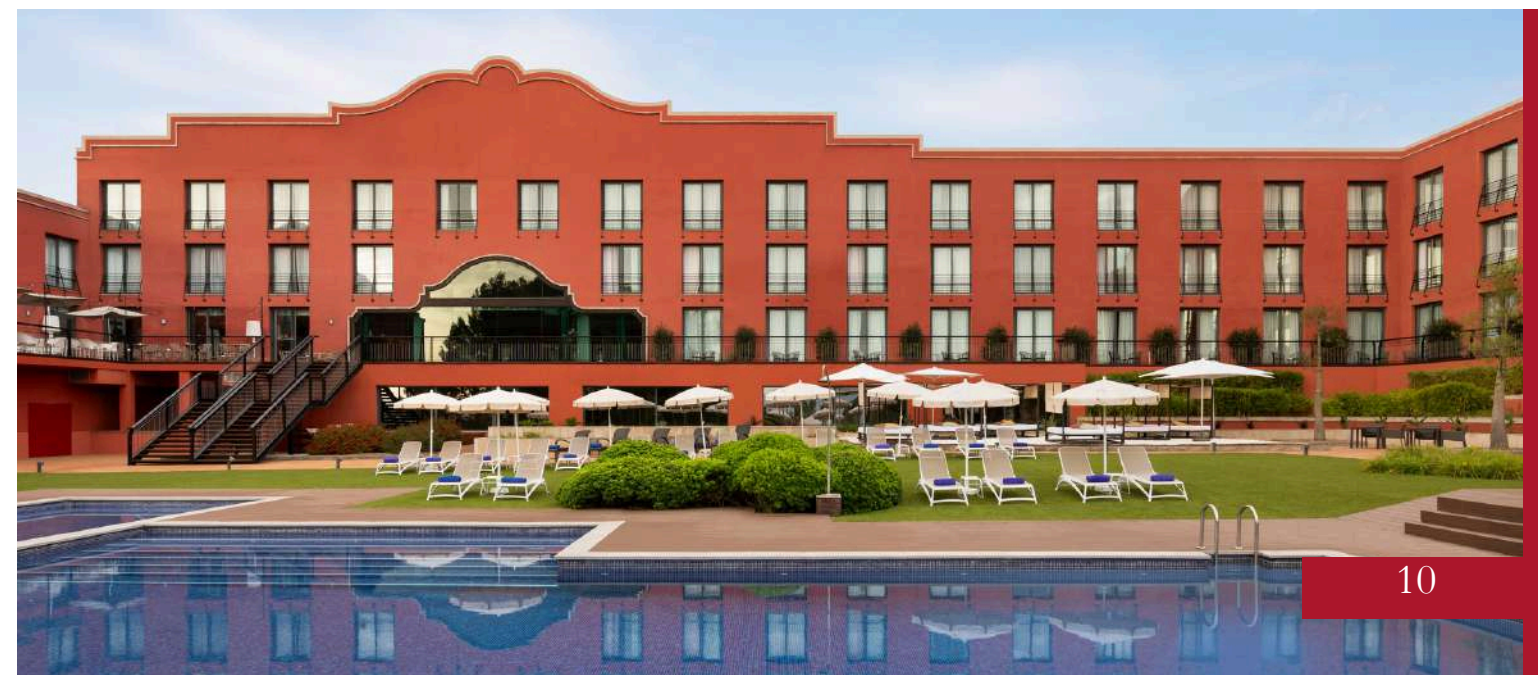

Dolce by Wyndham Barcelona Resort

(100m from the Club House)

- Driving range for 120 players
- Rental clubs service
- Buggies, scooters & electric trolleys
- Proshop with International golf brands
- Day lighted meeting rooms with golf views
- Buggy bar
- Transfer service from/to Barcelona or airport on request
- Large parking area
- 2 Mediterranean - International restaurants with terrace
- Spa and massages facilities
- Local vineyards and Penedès wineries visits and tours
- 2 outdoor swimming pools
- Electric chargers