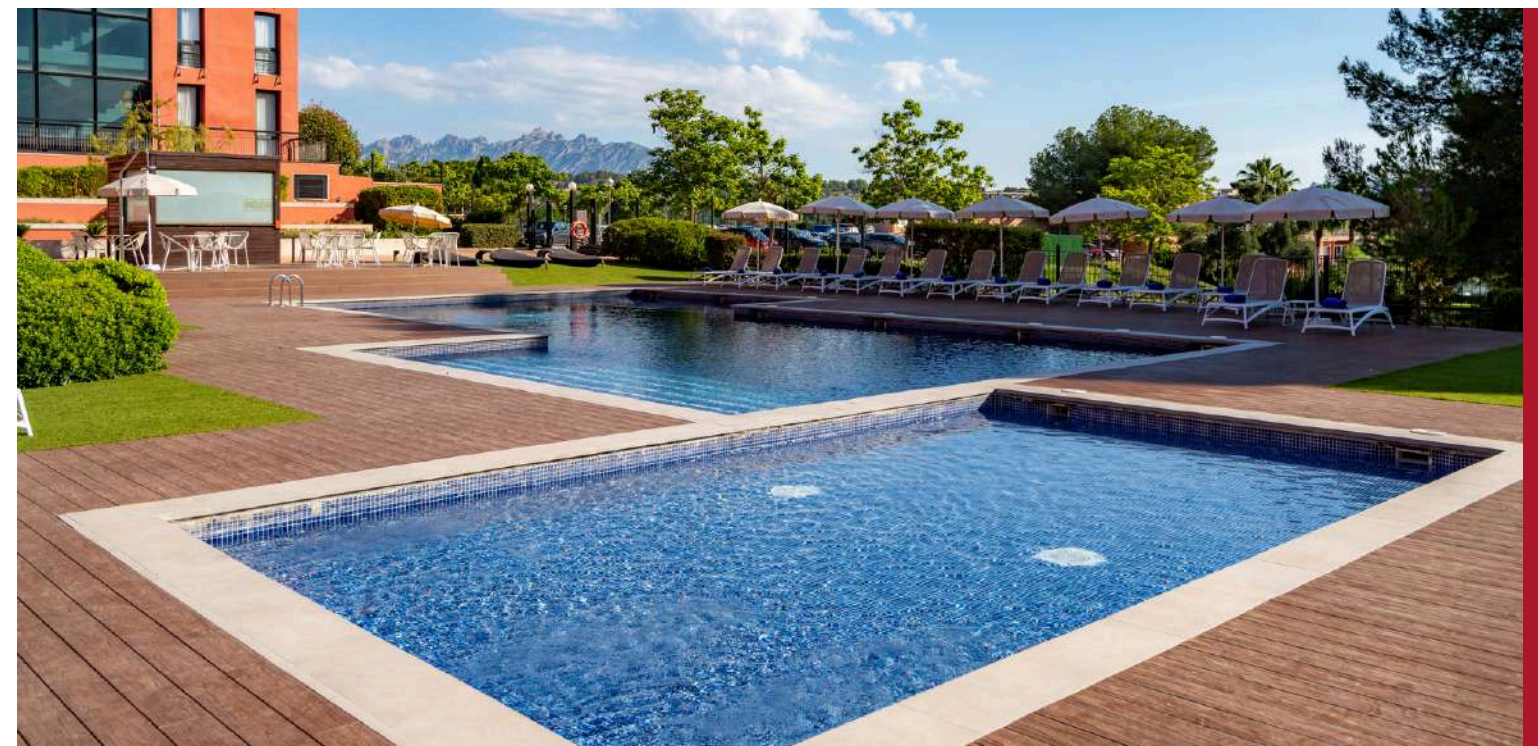

Dolce by Wyndham Barcelona Resort

(100m from the Club House)

- Driving range for 120 players
- Rental clubs service
- Buggies, scooters & electric trolleys
- Proshop with International golf brands
- Day lighted meeting rooms with golf views
- Buggy bar
- Transfer service from/to Barcelona or airport on request
- Large parking area
- 2 Mediterranean - International restaurants with terrace
- Spa and massages facilities
- Local vineyards and Penedès wineries visits and tours
- 2 outdoor swimming pools
- Electric chargers