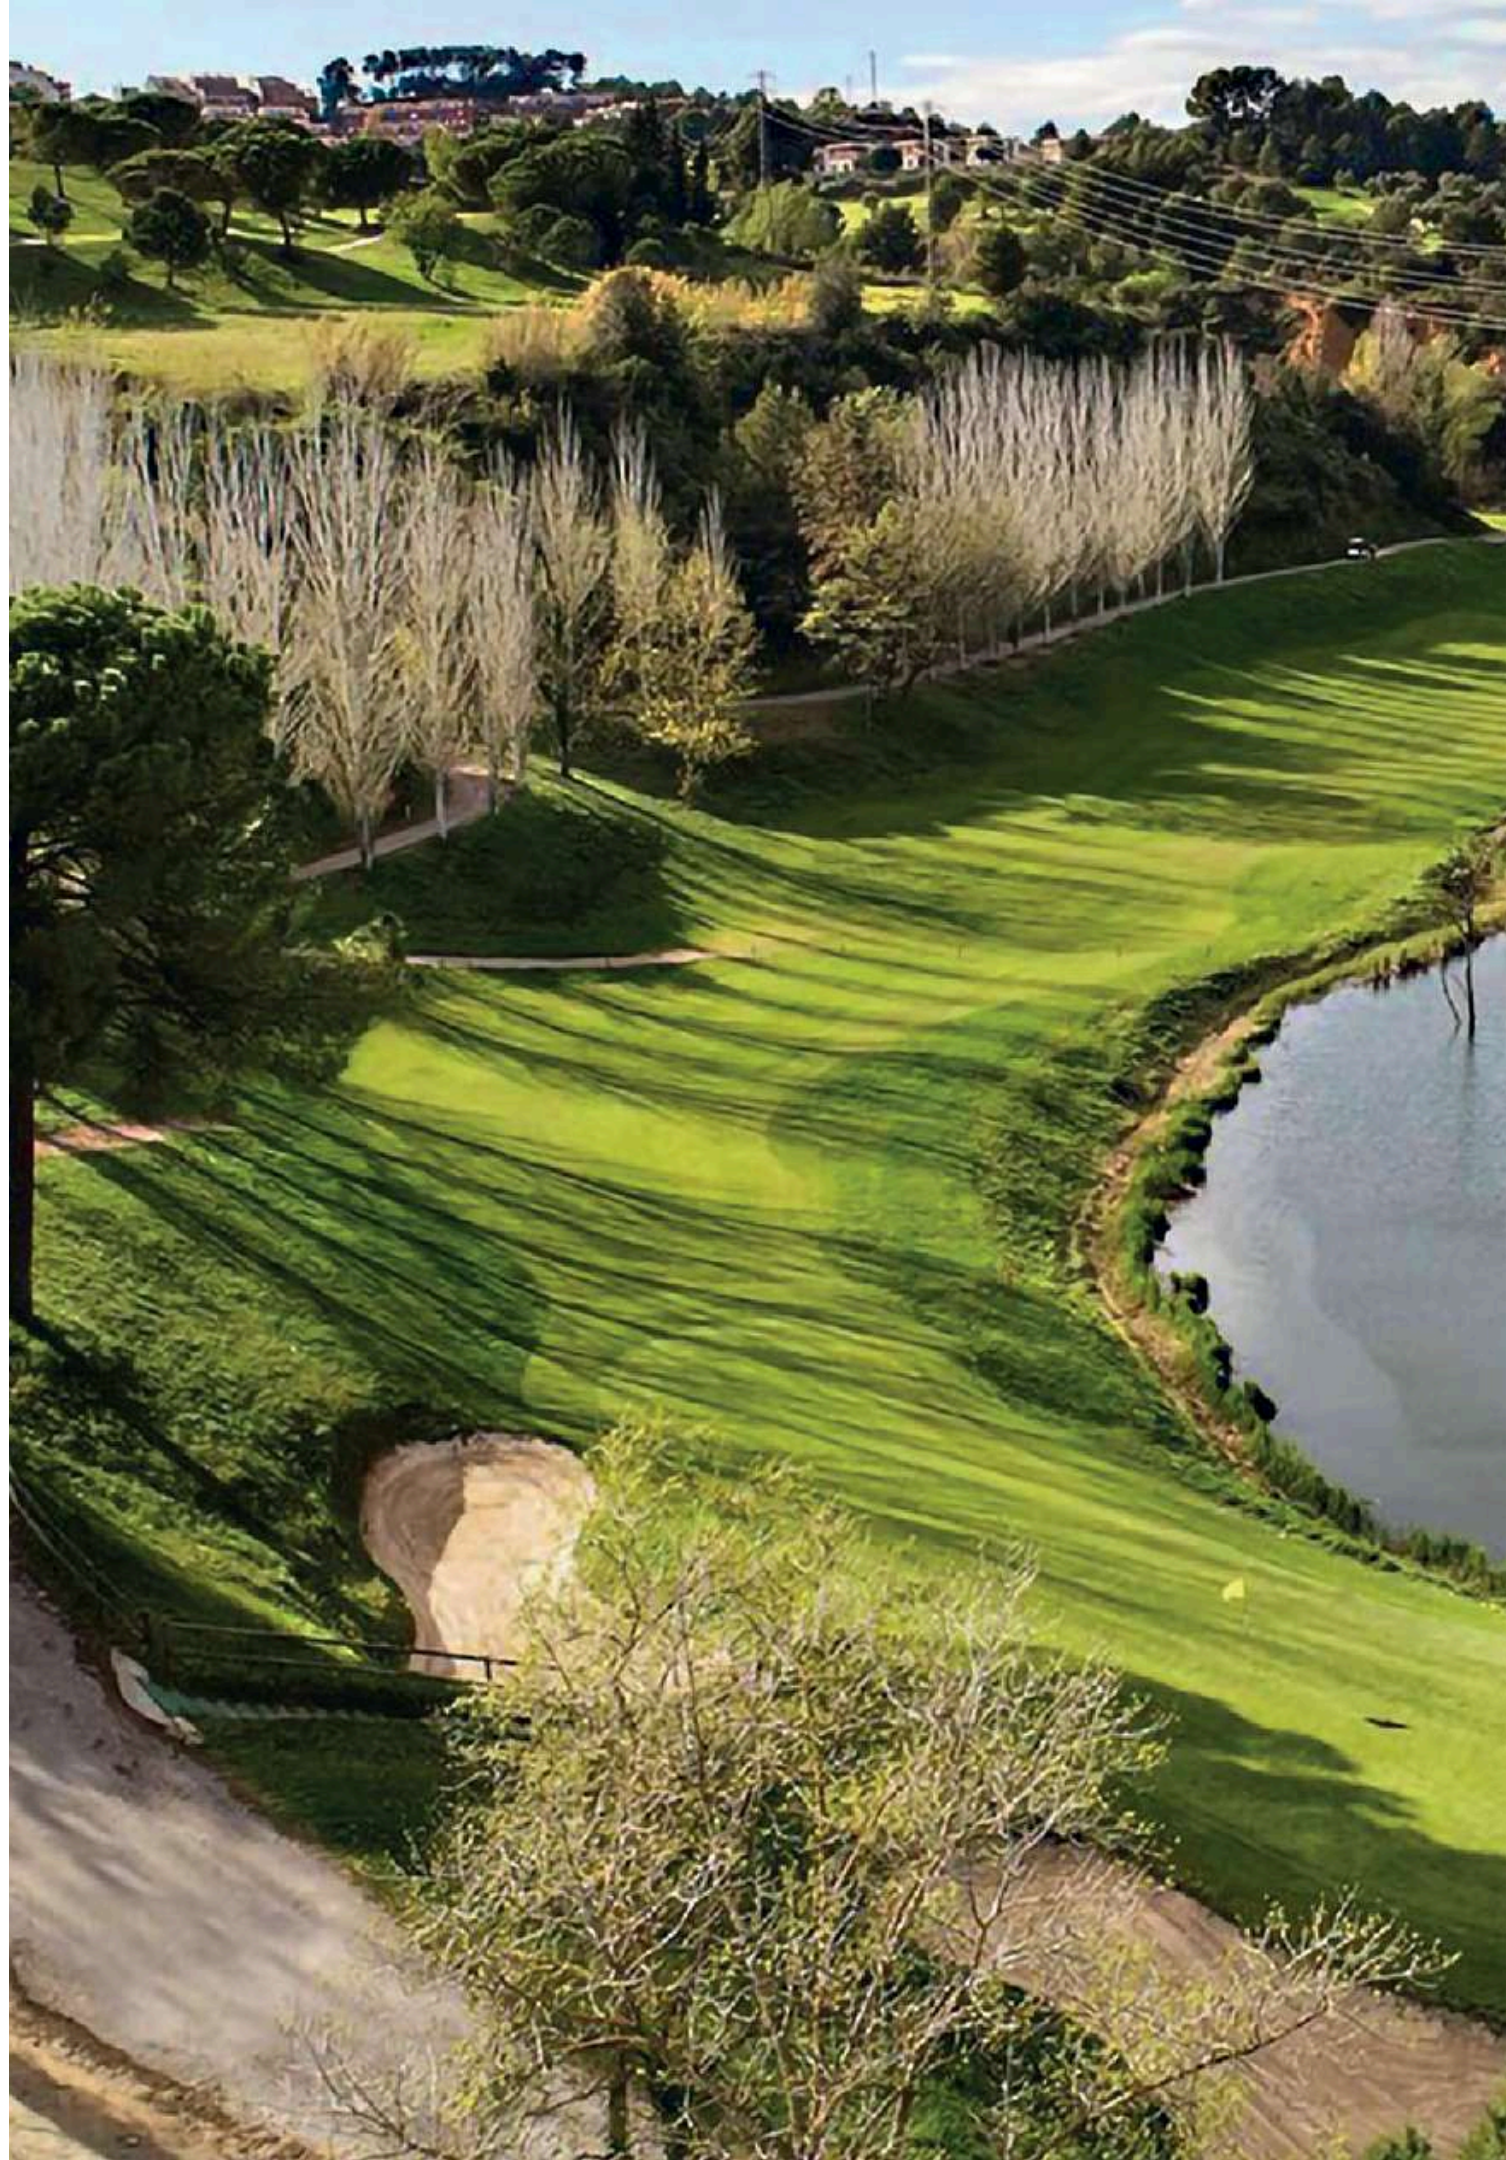

DOLCE
HOTELS AND RESORTS®
BY WYNDHAM
BARCELONA RESORT

*Discover something new in
inspiring environments*

LOCATION

- **The golf club is located 31 km away from Barcelona**

and 38 km away from El Prat Int Airport, on the very well known wine area of El Penedés Surrounded by nature and vineyards, Club de Golf Barcelona it's a brief of calm and peace next to the lively city of Barcelona.

- Club de Golf Barcelona was opened in 1989 as “Masia Bach” and through its history, many Professional and International golf Tournaments have been played on the course.

Lat: 41°29,3'
Lon: 001°50'

Monasterio de Montserrat
38km/40'