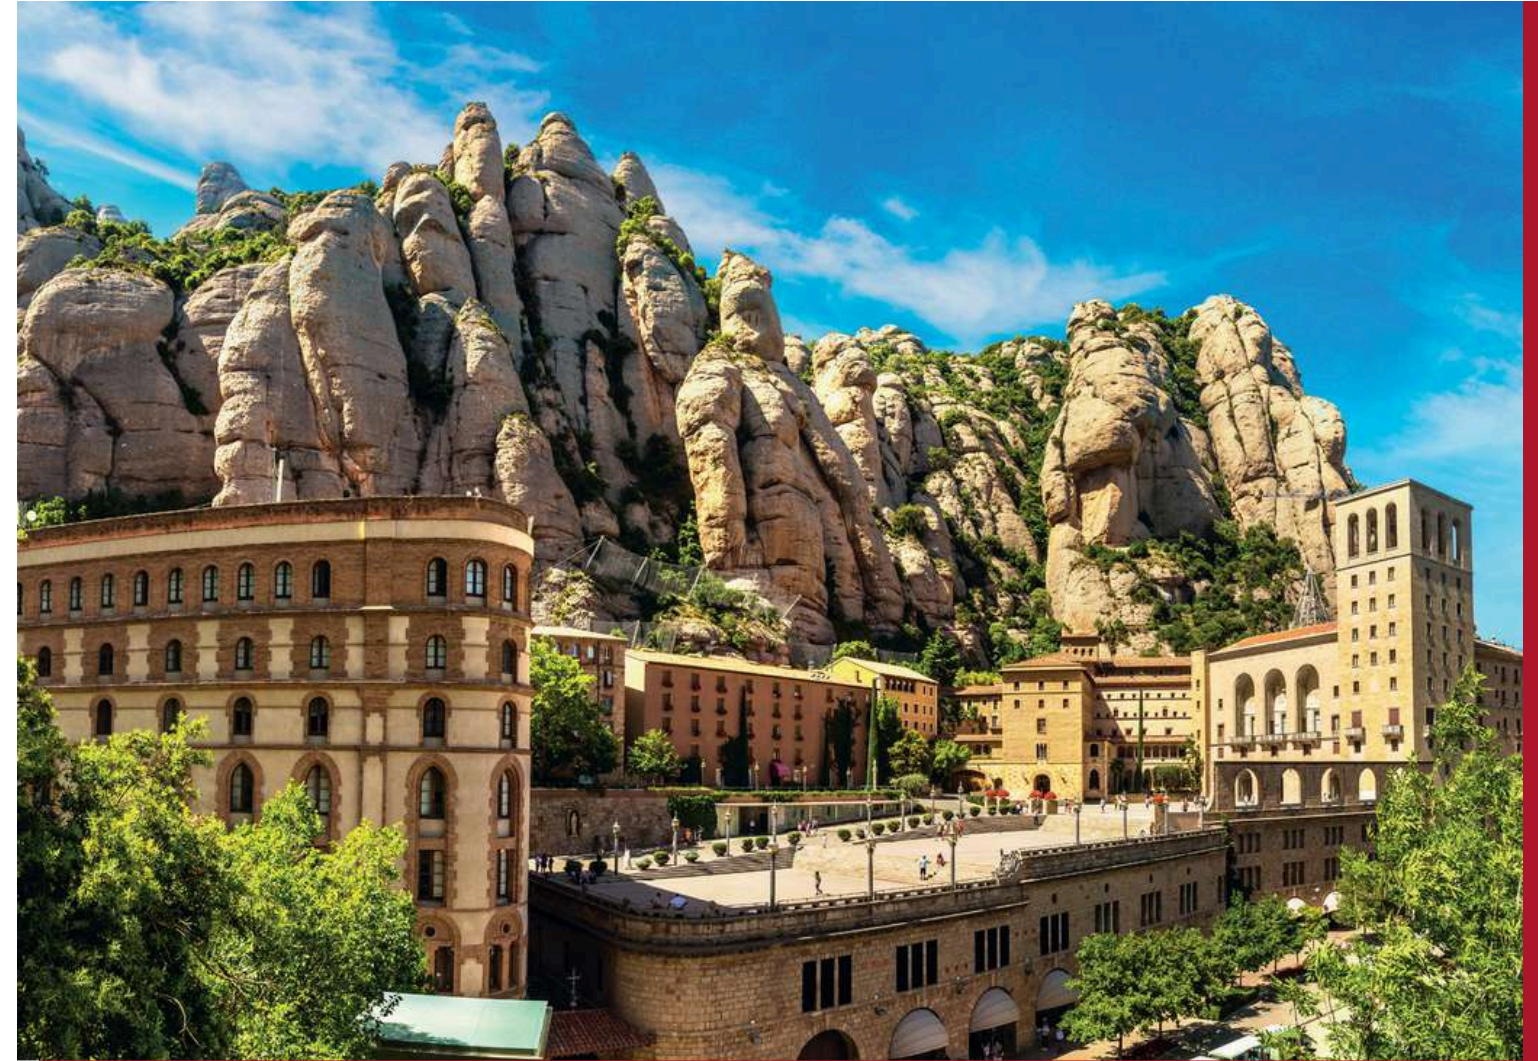

- Montserrat monastery visit (Cuevas de Salnitre)
- Gaudi's architecture guide visit
- Winery & cava visits
- Spa & wellness treatments
- Cycling routes
- Discover local gastronomy
- Equestrian Riding
- Rock Climbing
- Paintball
- Go Karting
- Chocolate Tasting
- Hot-Air Balloon
- Paragliding
- Hiking
- Windsurfing