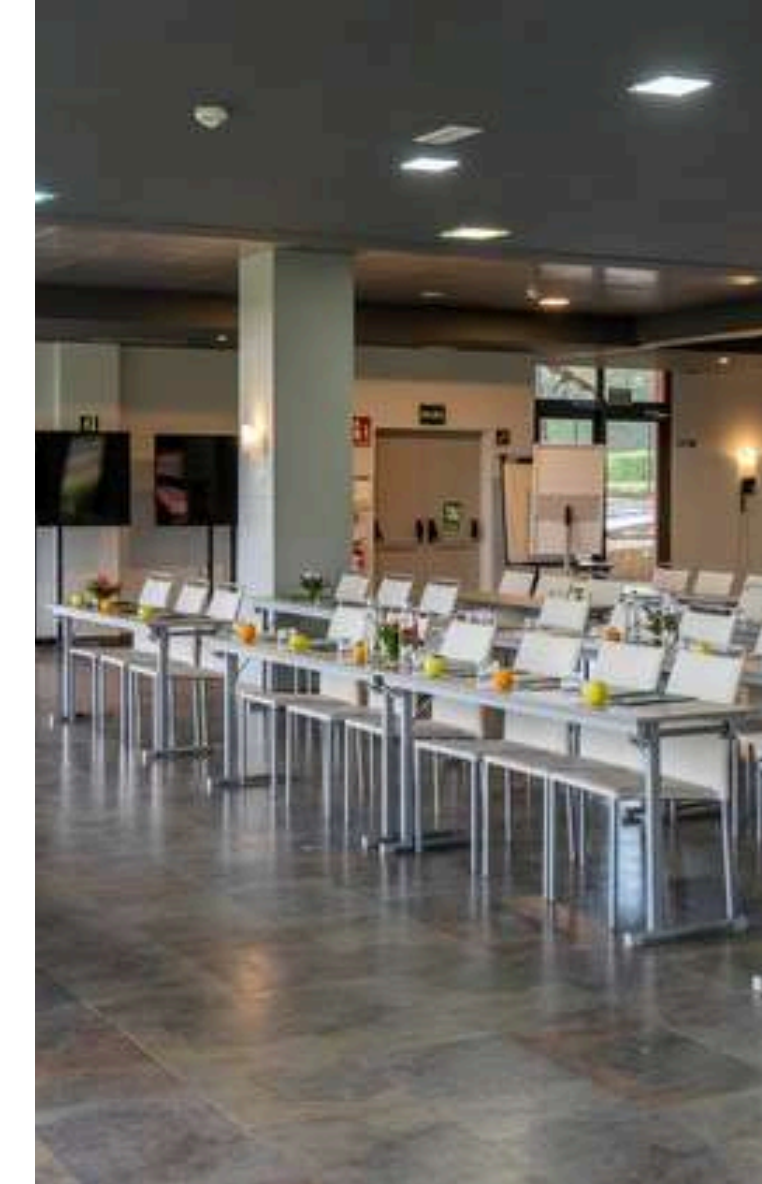

TARRAGONA ROOM

- The largest room in the hotel, combining the Penedès Room, Terra Alta Room, and Empordà Room.
- A spacious and flexible area, ideal for large-scale corporate events.
- With a capacity for up to 300 delegates, offering the perfect setting for major meetings and incentives.

500 m2