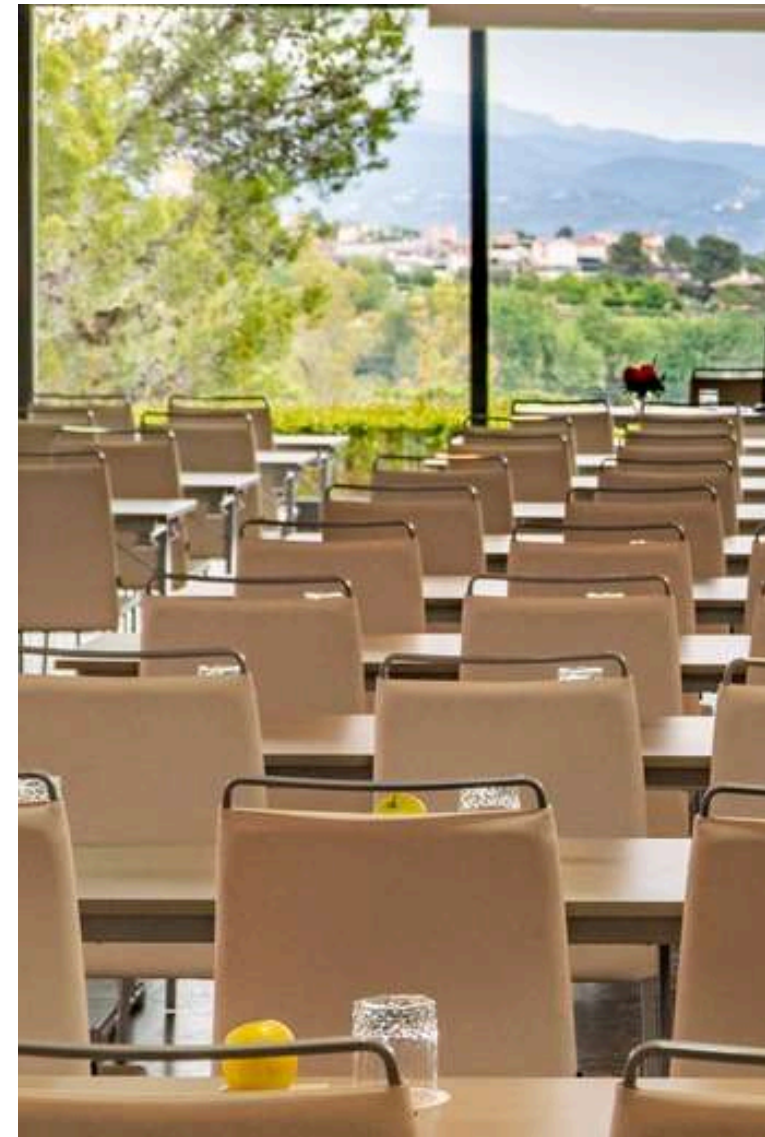

TARRAGONA ROOM

- The largest room in the hotel, combining the Penedès Room, Terra Alta Room, and Empordà Room.
- A spacious and flexible area, ideal for large-scale corporate events.
- With a capacity for up to 300 delegates, offering the perfect setting for major meetings and incentives.

500 m2