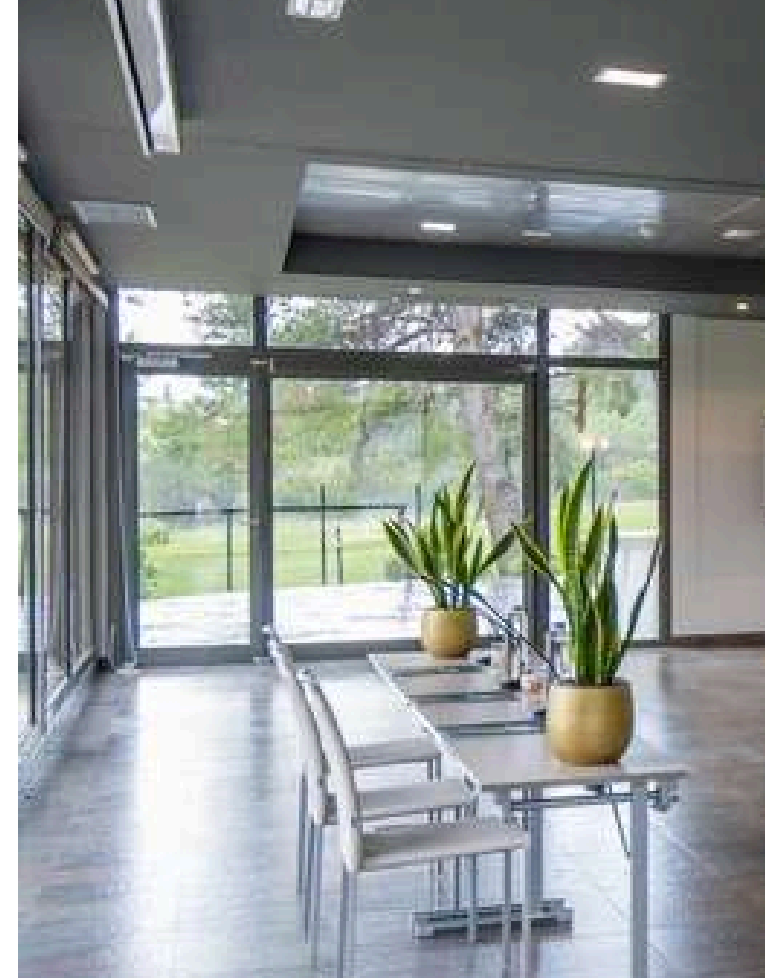

TARRAGONA ROOM

- The largest room in the hotel, combining the Penedès Room, Terra Alta Room, and Empordà Room.
- A spacious and flexible area, ideal for large-scale corporate events.
- With a capacity for up to 300 delegates, offering the perfect setting for major meetings and incentives.

500 m2